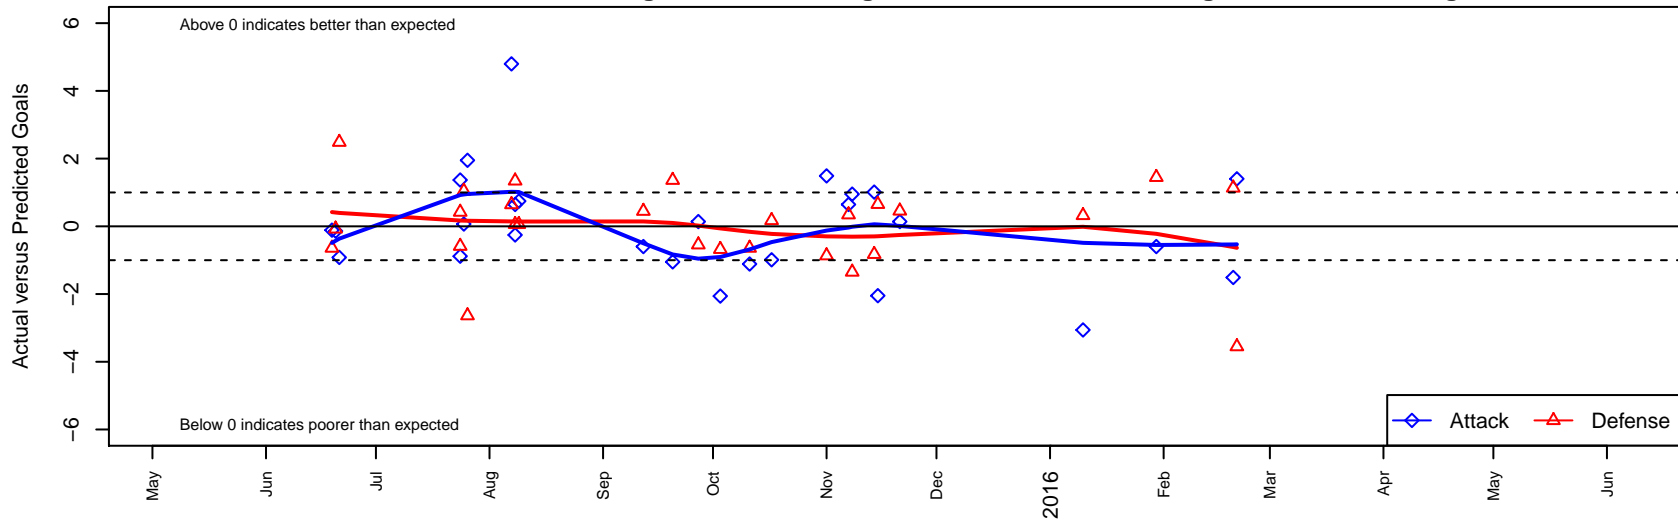

Impact FC Black B97

Cascade SC
 Renton, WA
 B97 total strength=1539
 attack=16.72 defense=10.03
 fall league = PSPL Classic 1 U19

alt names used:
 GRJSA CASCADE IMPACT FC 97 BLACK (WA)
 Impact FC 97 Black
 Cascade Impact FC 97 Black
 CASCADE SC IMPACT FC 97 BLACK (WA)

Venues played:
 2015 Rainier Challenge Copa U18
 2015 Crossfire Select BU17-18 Silver
 2015 Bend Premier Cup U17-U18B SILVER U
 2015 PSPL Classic 1 U19
 2015 WA Cup HS Silver U18

Impact FC Black B97
 Dots are actual minus expected GF (blue circles) and GA (red triangles).
 Blue line is smoothed change in attack strength. Red is smoothed change in defense strength.

**attack and defense variance (black dot)
relative to other teams
and top 10 in region**

**attack and defense rating
relative to others at age
and all opponents in last 13 months**

Performance relative to 13 month average