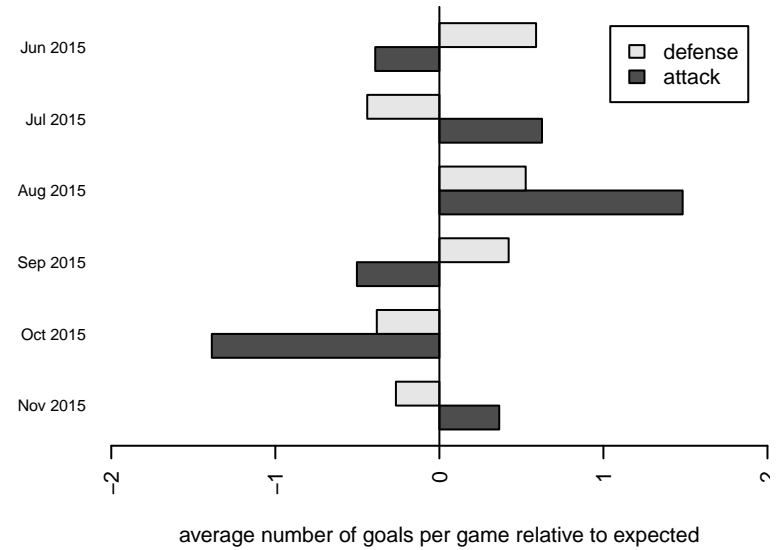

Performance relative to 13 month average