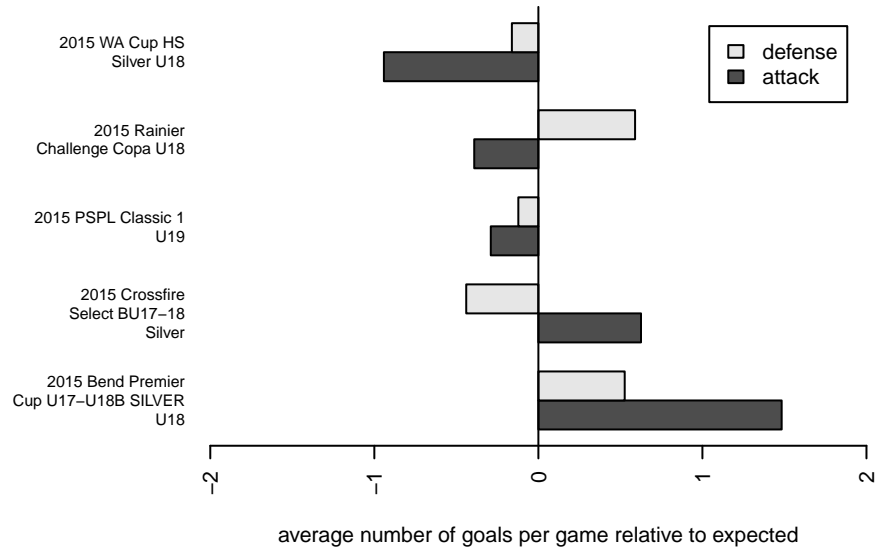

Impact FC Black B97

Cascade SC
 Renton, WA
 B97 total strength=1539
 attack=16.72 defense=10.03
 fall league = PSPL Classic 1 U19

alt names used:
 GRJSA CASCADE IMPACT FC 97 BLACK (WA)
 Impact FC 97 Black
 Cascade Impact FC 97 Black
 CASCADE SC IMPACT FC 97 BLACK (WA)

Venues played:
 2015 Rainier Challenge Copa U18
 2015 Crossfire Select BU17-18 Silver
 2015 Bend Premier Cup U17-U18B SILVER U
 2015 PSPL Classic 1 U19
 2015 WA Cup HS Silver U18

Impact FC Black B97
 Dots are actual minus expected GF (blue circles) and GA (red triangles).
 Blue line is smoothed change in attack strength. Red is smoothed change in defense strength.

**attack and defense variance (black dot)
relative to other teams
and top 10 in region**

**attack and defense rating
relative to others at age
and all opponents in last 13 months**

Performance relative to 13 month average