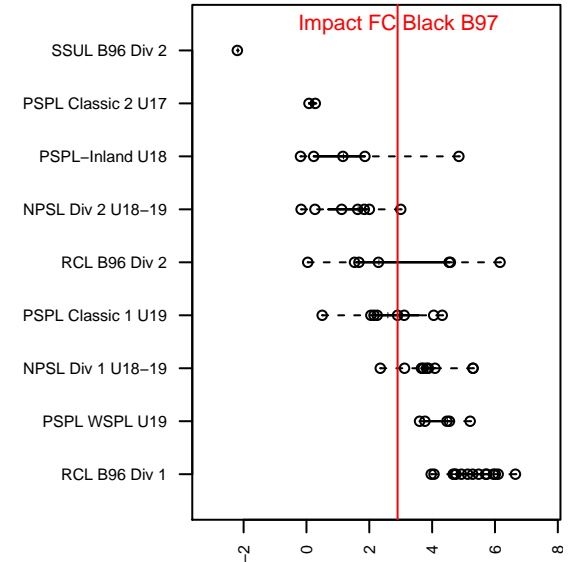

Impact FC Black B97

Cascade SC
 Renton, WA
 B97 total strength=1539
 attack=16.72 defense=10.03
 fall league = PSPL Classic 1 U19

alt names used:
 GRJSA CASCADE IMPACT FC 97 BLACK (WA)
 Impact FC 97 Black
 Cascade Impact FC 97 Black
 CASCADE SC IMPACT FC 97 BLACK (WA)

Venues played:
 2015 Rainier Challenge Copa U18
 2015 Crossfire Select BU17-18 Silver
 2015 Bend Premier Cup U17-U18B SILVER U
 2015 PSPL Classic 1 U19
 2015 WA Cup HS Silver U18

Impact FC Black B97
 Dots are actual minus expected GF (blue circles) and GA (red triangles).
 Blue line is smoothed change in attack strength. Red is smoothed change in defense strength.

**attack and defense variance (black dot)
relative to other teams
and top 10 in region**

**attack and defense rating
relative to others at age
and all opponents in last 13 months**

Performance relative to 13 month average